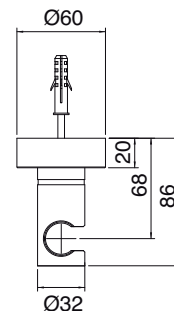

Condizioni di prova - Test conditions

Acqua calda - Hot water: **60±2 °C**

Acqua fredda - Cold water: **20±2 °C**

Classe areatore - Aerator class: **D**

P [bar]	Q l/min
0,1	
0,2	
0,5	3,8
1,0	6,6
1,5	8,5
2,0	10,0
2,5	11,0
3,0	12,0
3,5	12,0
4,0	12,0
4,5	12,0
5,0	12,0